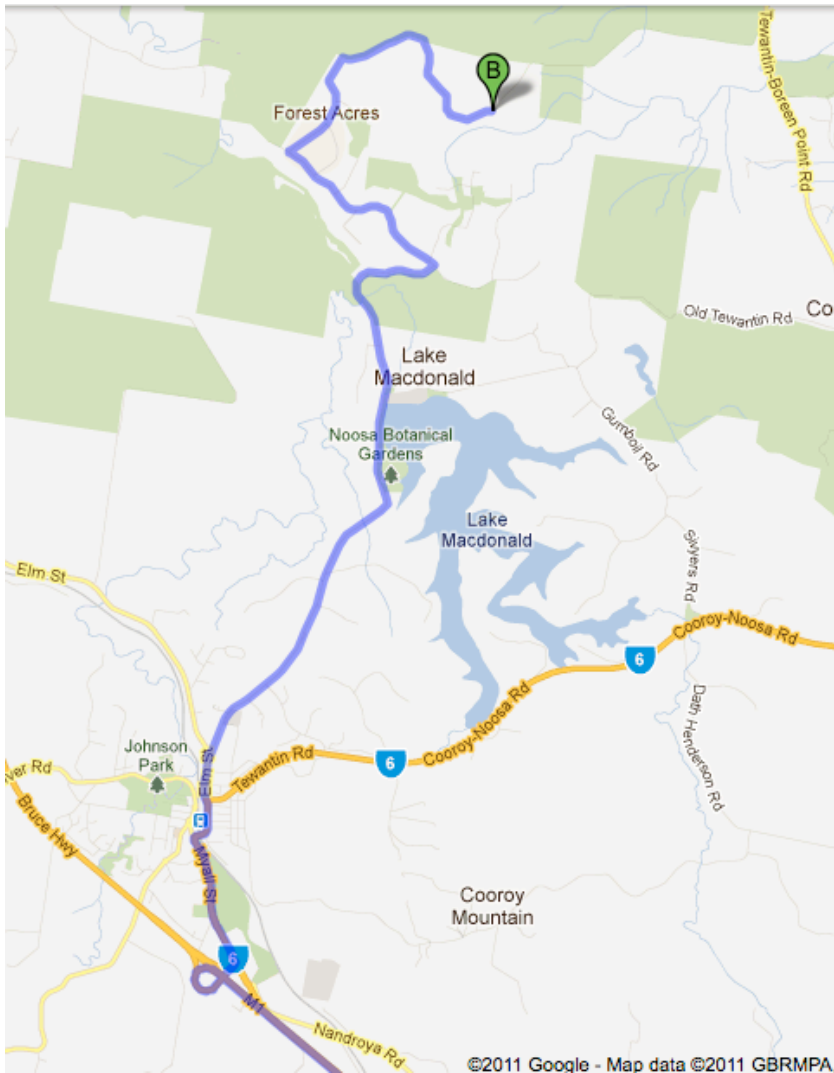

## Directions To 'Alaya Verde'

From Brisbane - traveling north.

These directions assume you are on the Bruce Highway, traveling north.

The trip takes on average 1 hour and 45 minutes, traffic dependent.

Directions as follows.

You are traveling north on the Bruce Highway, approximately 100 kilometers north of Brisbane. You will PASS an exit off the highway to Eumundi & Noosa Heads. Continue north.

## Directions To 'Alaya Verde'

You will see this sign after you travel north PAST the Eumundi Noosa Heads exit off the Bruce Highway.

You will be beginning to ascend a reasonably steep hill.

Take exit 230 off the highway. The exit loops off and under the highway as you can see in the map above.

Turn right onto **Lake Macdonald Drive**. Follow this for 6.3 km. You will pass Lake McDonald and the Botanical Gardens on your right hand side along the way.