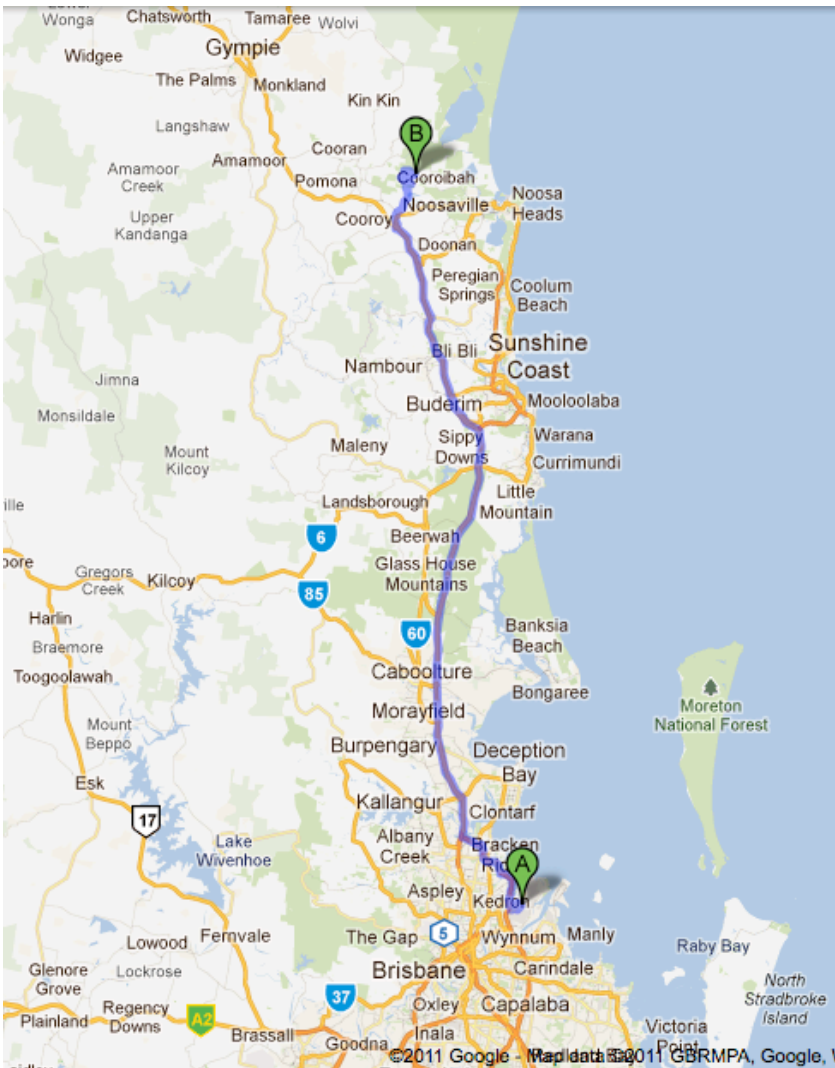

## Directions To 'Alaya Verde'

From Brisbane - traveling north.

These directions assume you are on the Bruce Highway, traveling north.

The trip takes on average 1 hour and 45 minutes, traffic dependent.

Directions as follows.

You are traveling north on the Bruce Highway, approximately 100 kilometers north of Brisbane. You will PASS an exit off the highway to Eumundi & Noosa Heads. Continue north.

## Directions To 'Alaya Verde'

You will see this sign after you travel north PAST the Eumundi Noosa Heads exit off the Bruce Highway.

You will be beginning to ascend a reasonably steep hill.

Take exit 230 off the highway. The exit loops off and under the highway as you can see in the map above.

## Directions To 'Alaya Verde'

Then you come to this left hand turn on to **Myall St**. Take the left turn and follow this for 2.0 klms.

**Then**, turn right onto **Elm St**. You then drive over the railway bridge overpass and the road curves around to the left. Follow this for 900 metres. You will **PASS** the Diamond St right hand turn to Noosa Heads and continue on until you reach **Lake McDonald Drive** on your right.